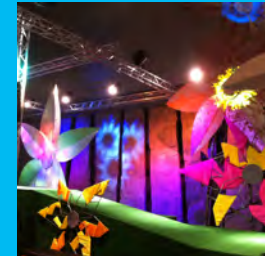

## Visual Installations

FANTASY SKY  
GARDEN

LAST MINUTE

PORTA DE  
BELLEVILLE

TURN UP

CUSTOMIZED SET  
WITH LIGHTINGS

THEMATIC GARDENS

THEMATIC ART  
INSTALLATIONS