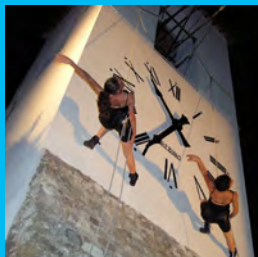

## High Profile Acts

MEGA BUBBLE SHOW

QUICK CHANGE

TRANSPARENSCENE

CONE DANCER

HELIOSPHERE

ELECTRIC STRING QUARTET

VERTICAL DANCERS